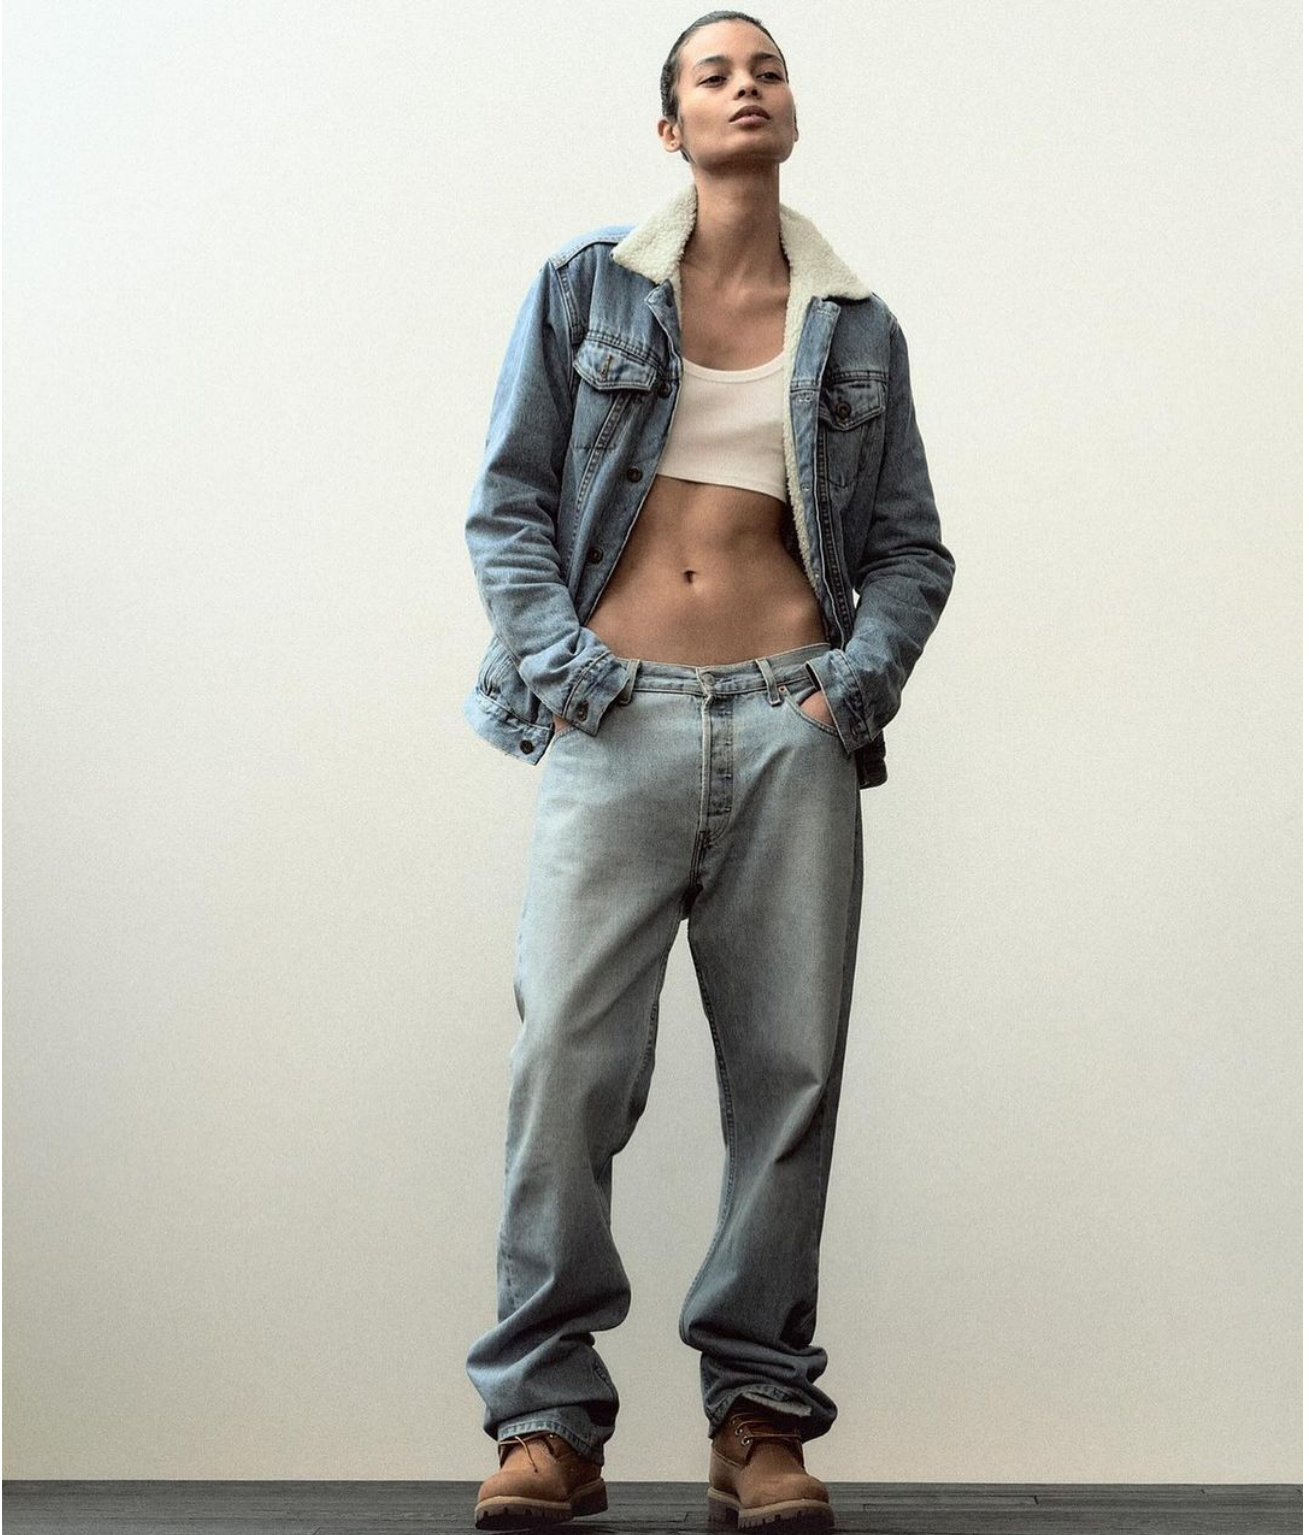

NATALY VIEIRA

height 5'9.5 · bust 31.5" · waist 23.5" · hips 35" · dress 36 EU/6 US/8 UK
shoes size 40 EU/9 US/6.5 UK · hair dark brown · eyes brown